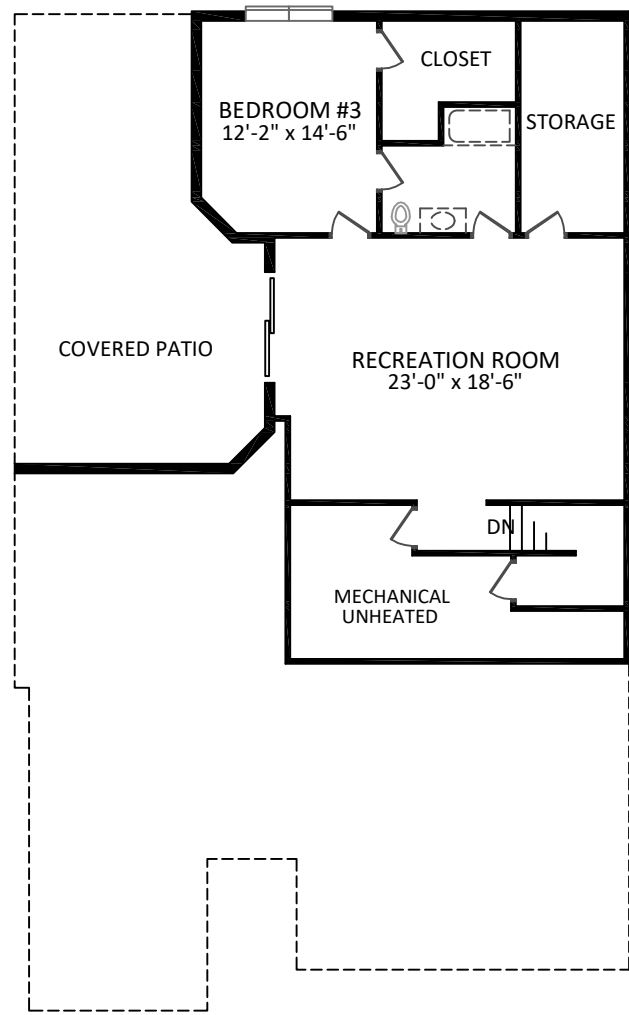

LOWER LEVEL

HEATED LIVING SPACE
LOWER LEVEL - 996
1st FLOOR - 1811
TOTAL HEATED - 2807
garage - 546 unheated

5218 POLO CLUB BLVD